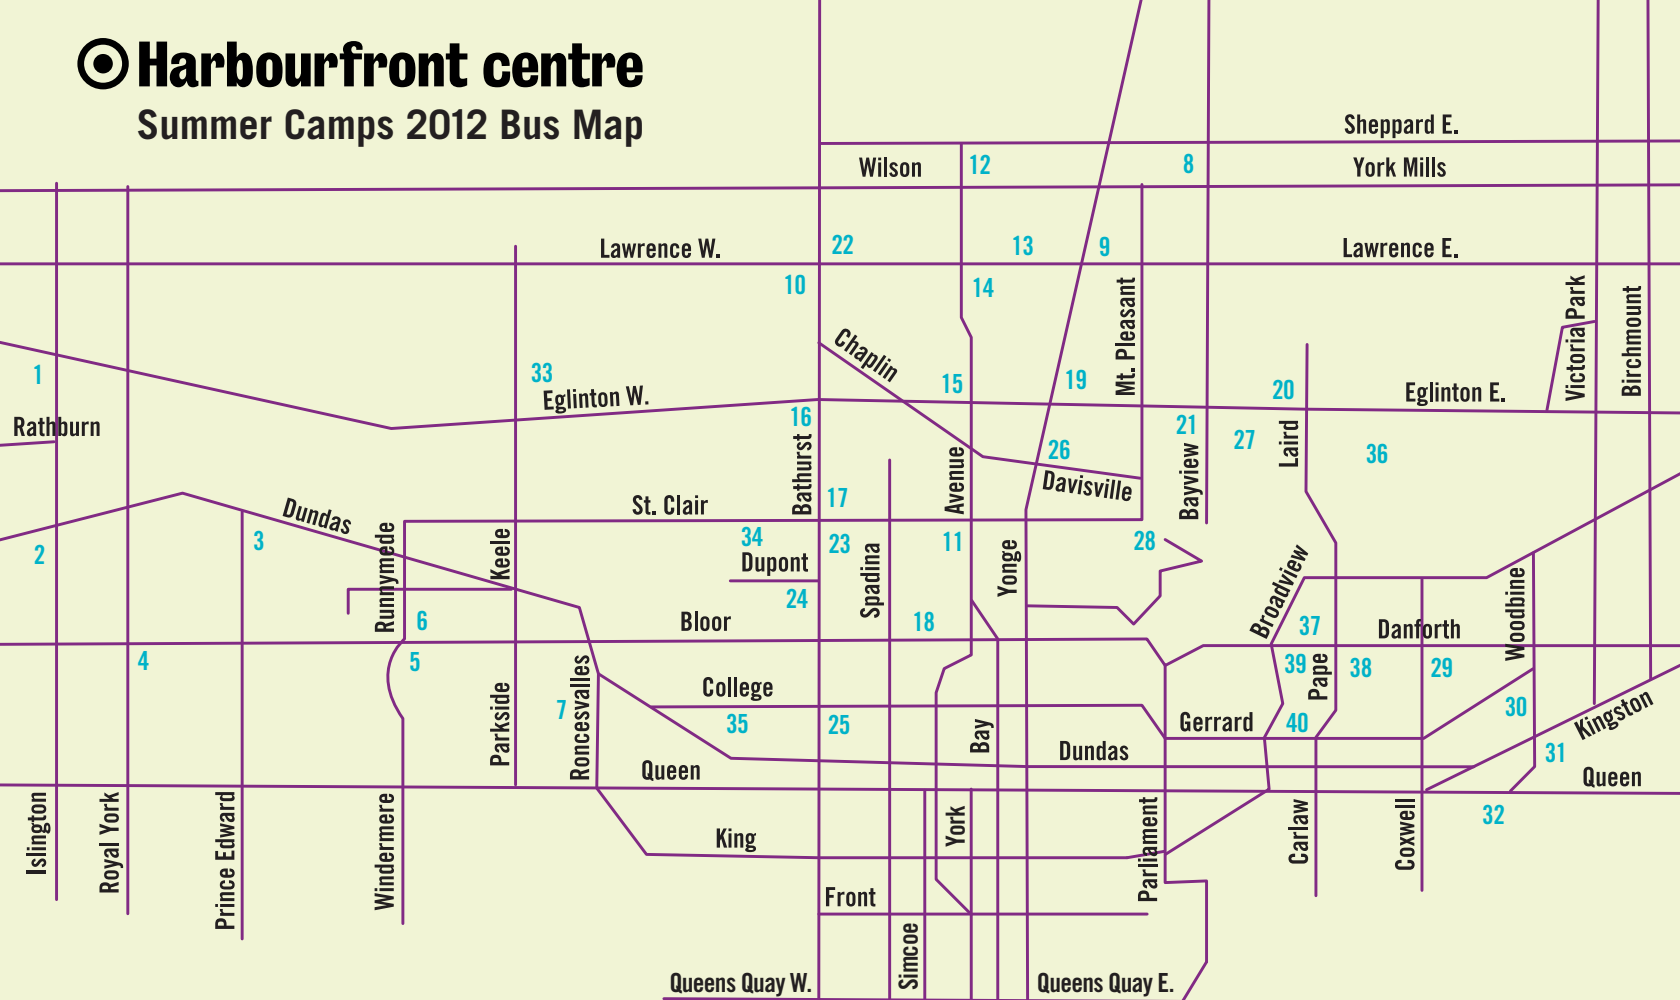

Harbourfront centre

Summer Camps 2012 Bus Map

 Harbourfront Centre
235 Queens Quay W.