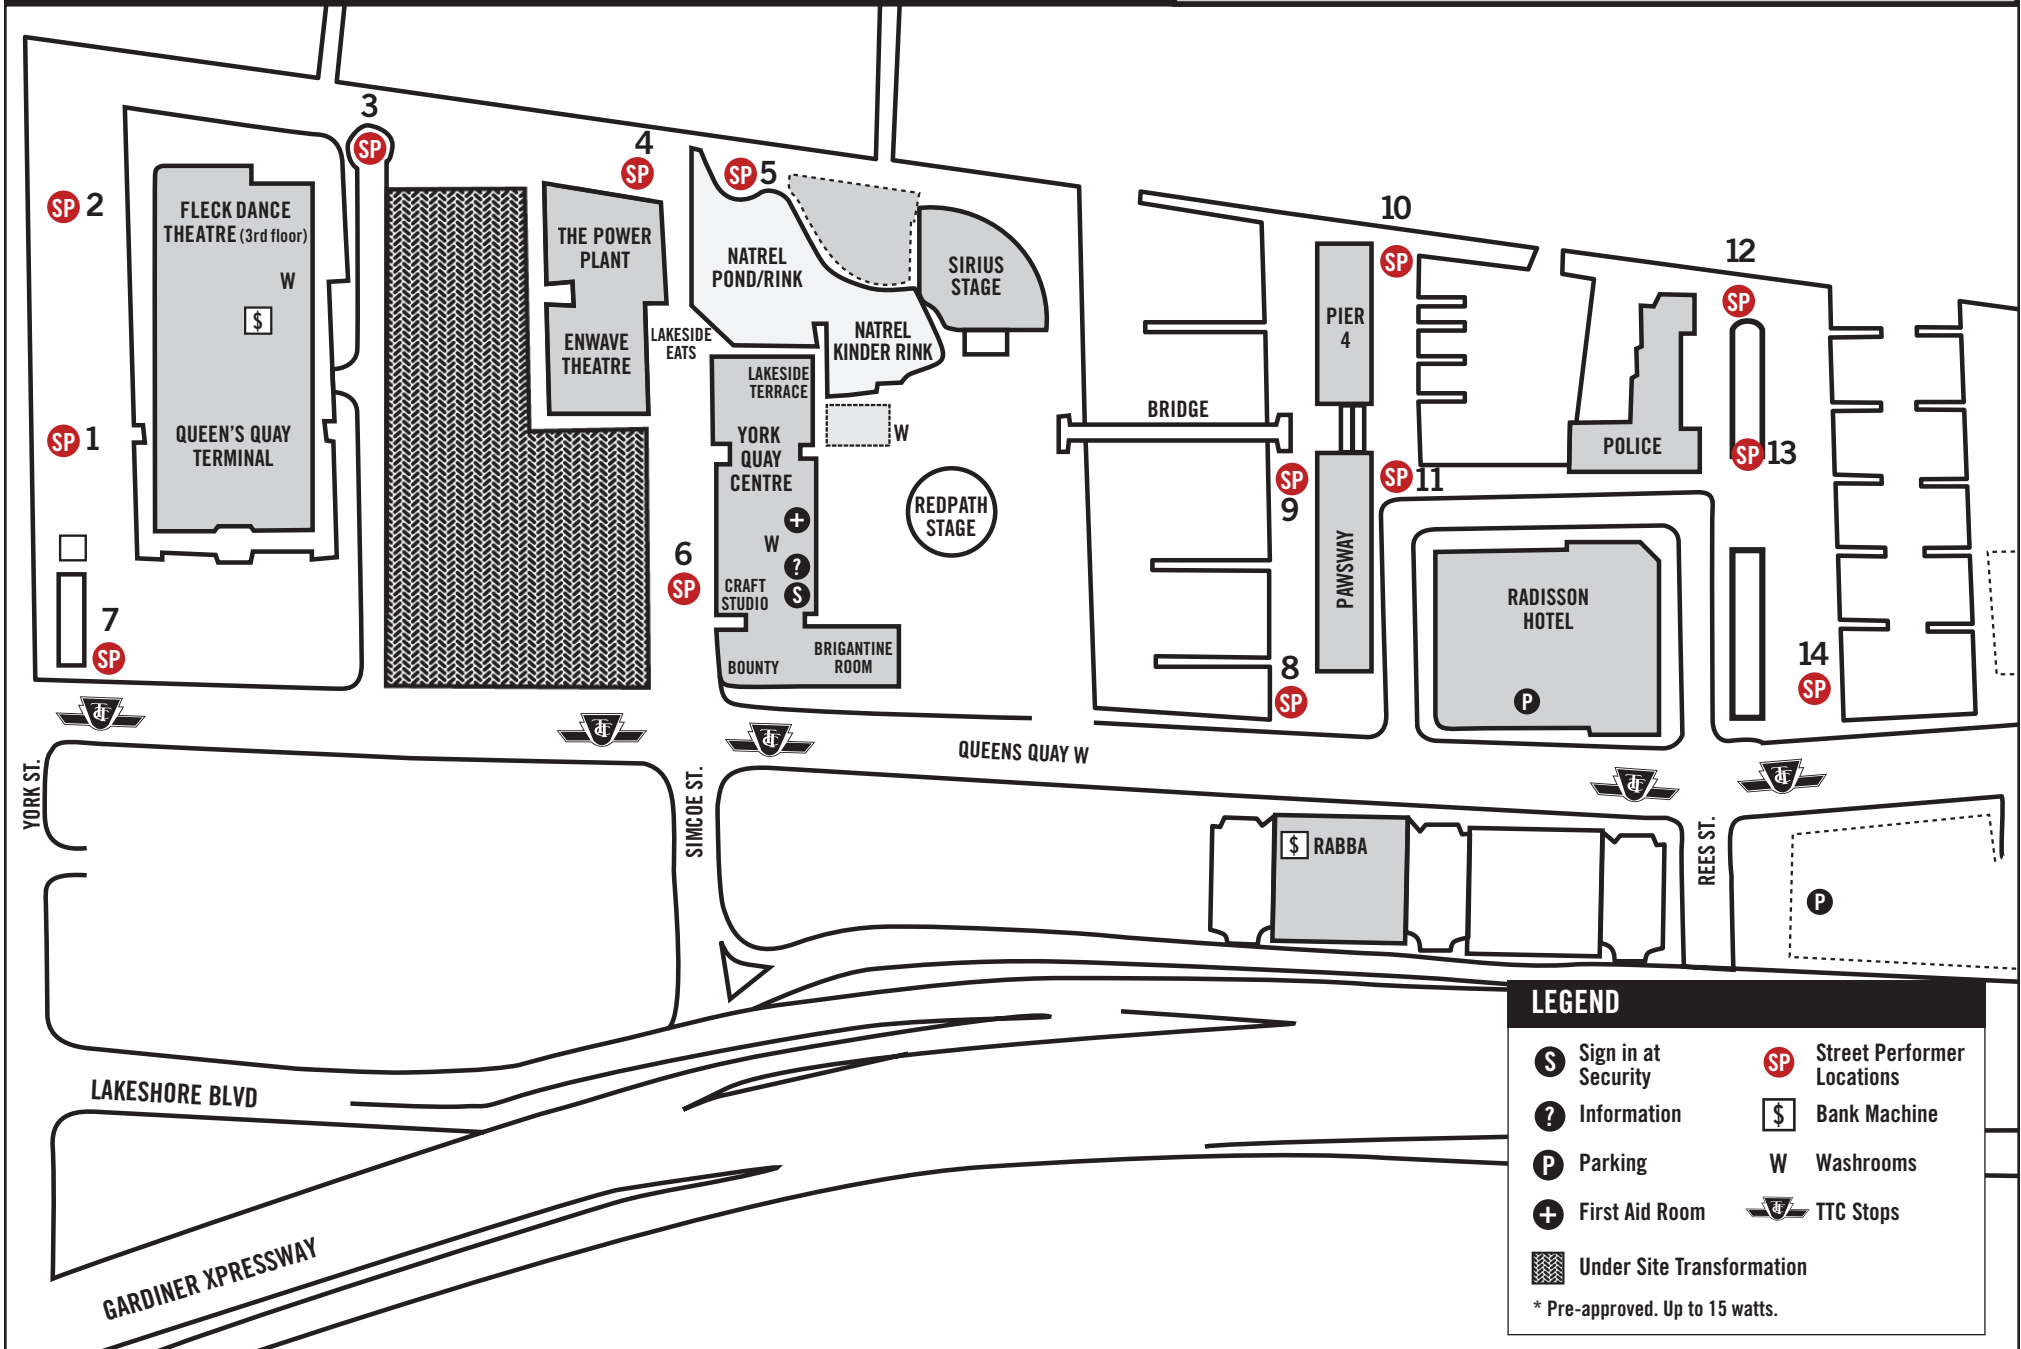

Harbourfront centre

Street Performer Locations

LEGEND

Sign in at Security	Street Performer Locations
Information	Bank Machine
Parking	Washrooms
First Aid Room	TTC Stops
Under Site Transformation	

* Pre-approved. Up to 15 watts.