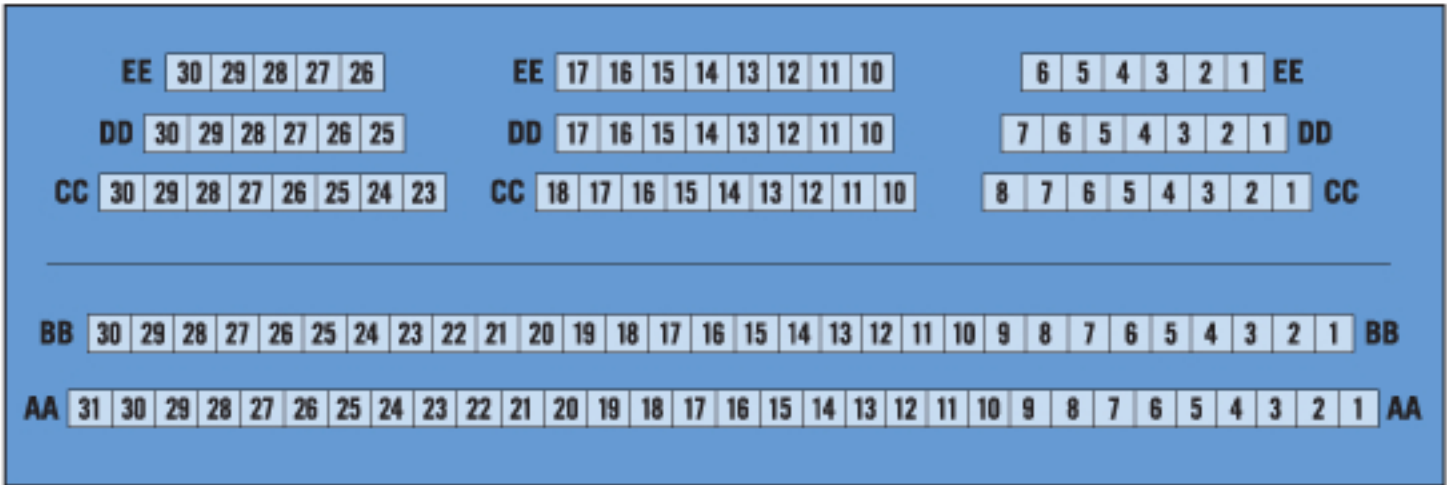

Fleck Dance Theatre (formerly Premiere Dance Theatre)

Main Level

Wheelchair Seating
(Main Level)

Balcony
(Second Level)