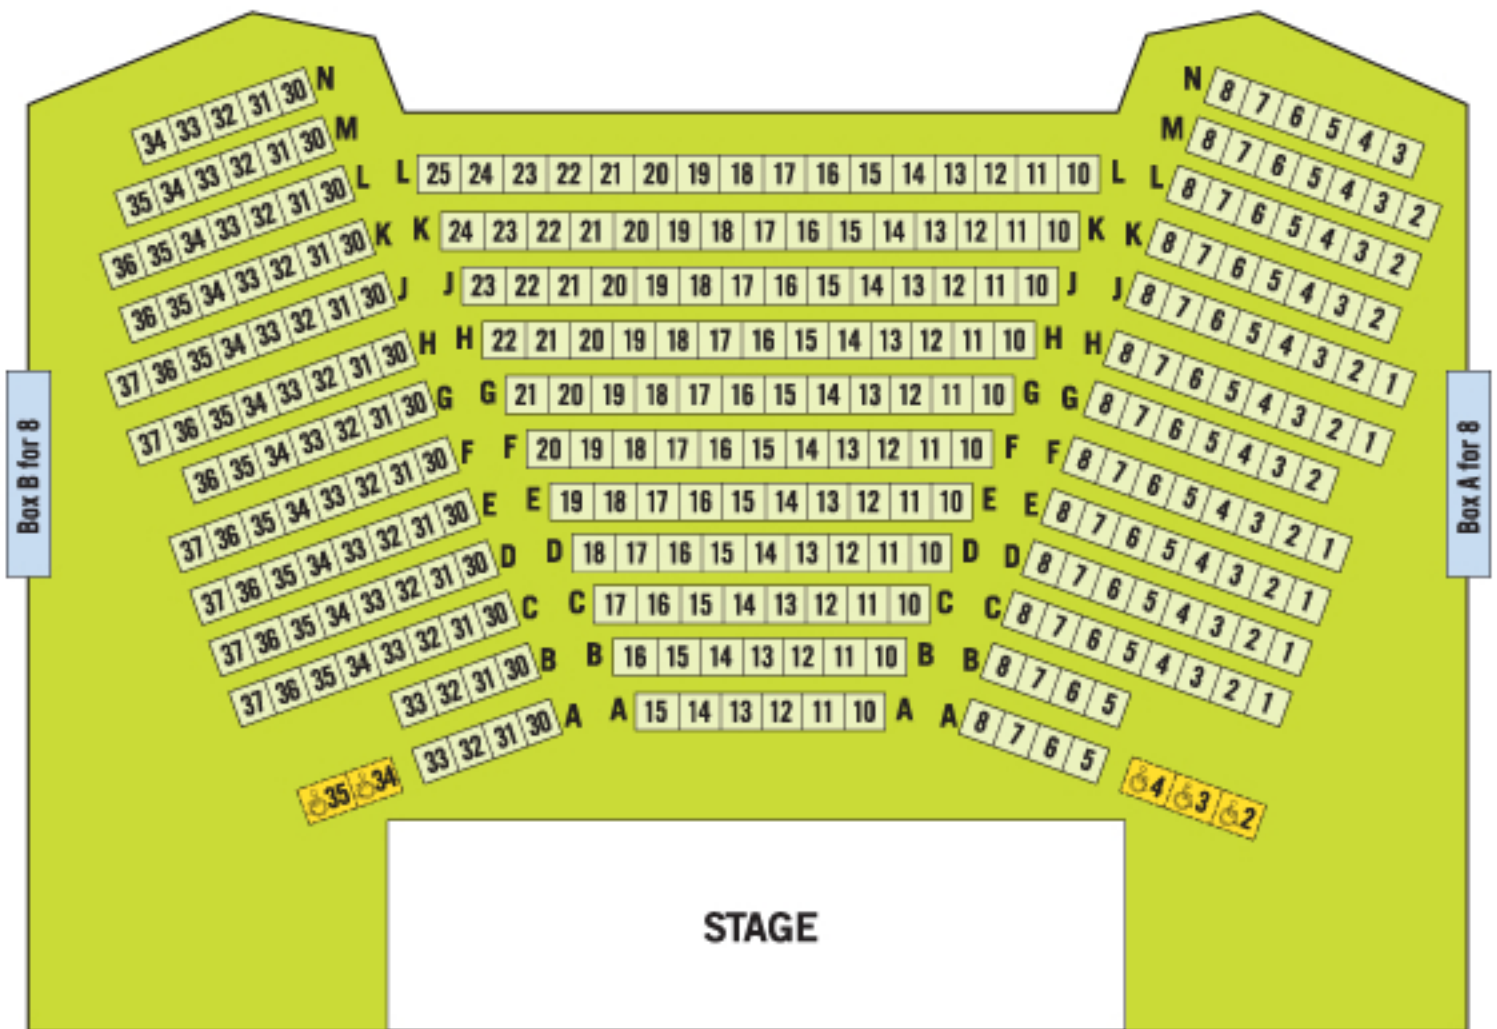

Fleck Dance Theatre (formerly Premiere Dance Theatre)

Main Level

Wheelchair Seating
(Main Level)

Balcony
(Second Level)