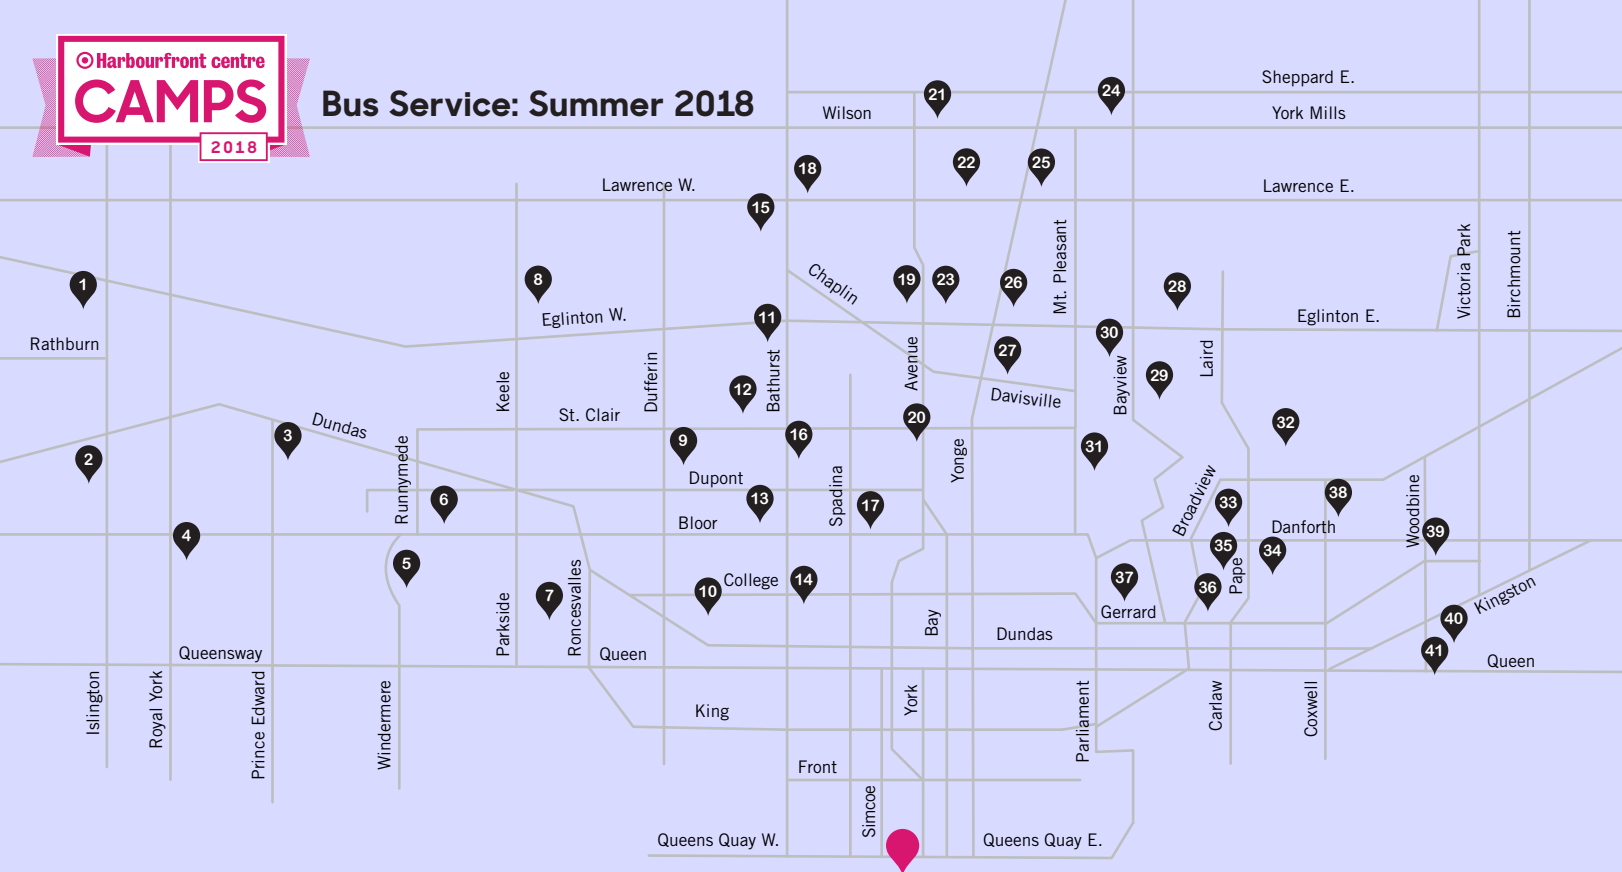

Harbourfront centre

## Bus Service: Summer 2018

Harbourfront centre

235 Queens Quay W.